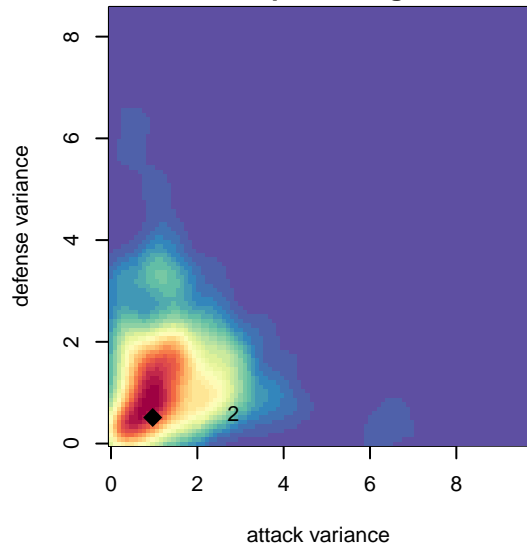

La Roca Premier RH G03

, UT
 G03 total strength=1691
 attack=12.55 defense=38.38

alt names used:
 LA ROCA FC LA ROCA PREMIER RH
 LA ROCA FC LA ROCA PREMIER RH (UT)

Venues played:
 2016 Surf Cup Super White U14
 2016 FWRL Desert 2003 U14

**attack and defense variance (black dot)
relative to other teams
and top 10 in region**

**attack and defense rating
relative to others at age
and all opponents in last 13 months**

**attack and defense rating
relative to others at age
and all opponents in last 13 months**

Performance relative to 13 month average

Performance relative to 13 month average

Distribution of opponents
Red = Lose zone, Blue = Win zone, Green = Even
Black line separates win/lose zones

lot. A=Neither has attack advantage, B=Opponent has both attack and defense advantage, C=Opponent has both attack and defense disadvantage, D=Both have