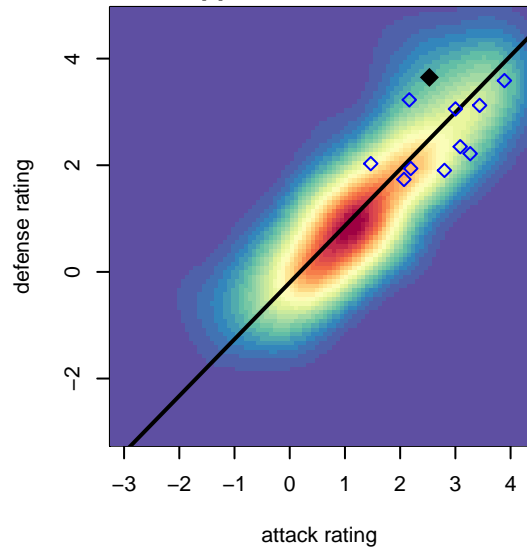

La Roca Premier RH G03

, UT
 G03 total strength=1691
 attack=12.55 defense=38.38

alt names used:
 LA ROCA FC LA ROCA PREMIER RH
 LA ROCA FC LA ROCA PREMIER RH (UT)

Venues played:
 2016 Surf Cup Super White U14
 2016 FWRL Desert 2003 U14

**attack and defense variance (black dot)
relative to other teams
and top 10 in region**

**attack and defense rating
relative to others at age
and all opponents in last 13 months**

**attack and defense rating
relative to others at age
and all opponents in last 13 months**

Performance relative to 13 month average

Performance relative to 13 month average

Distribution of opponents
Red = Lose zone, Blue = Win zone, Green = Even
Black line separates win/lose zones

lot. A=Neither has attack advantage, B=Opponent has both attack and defense advantage, C=Opponent has both attack and defense disadvantage, D=Both have