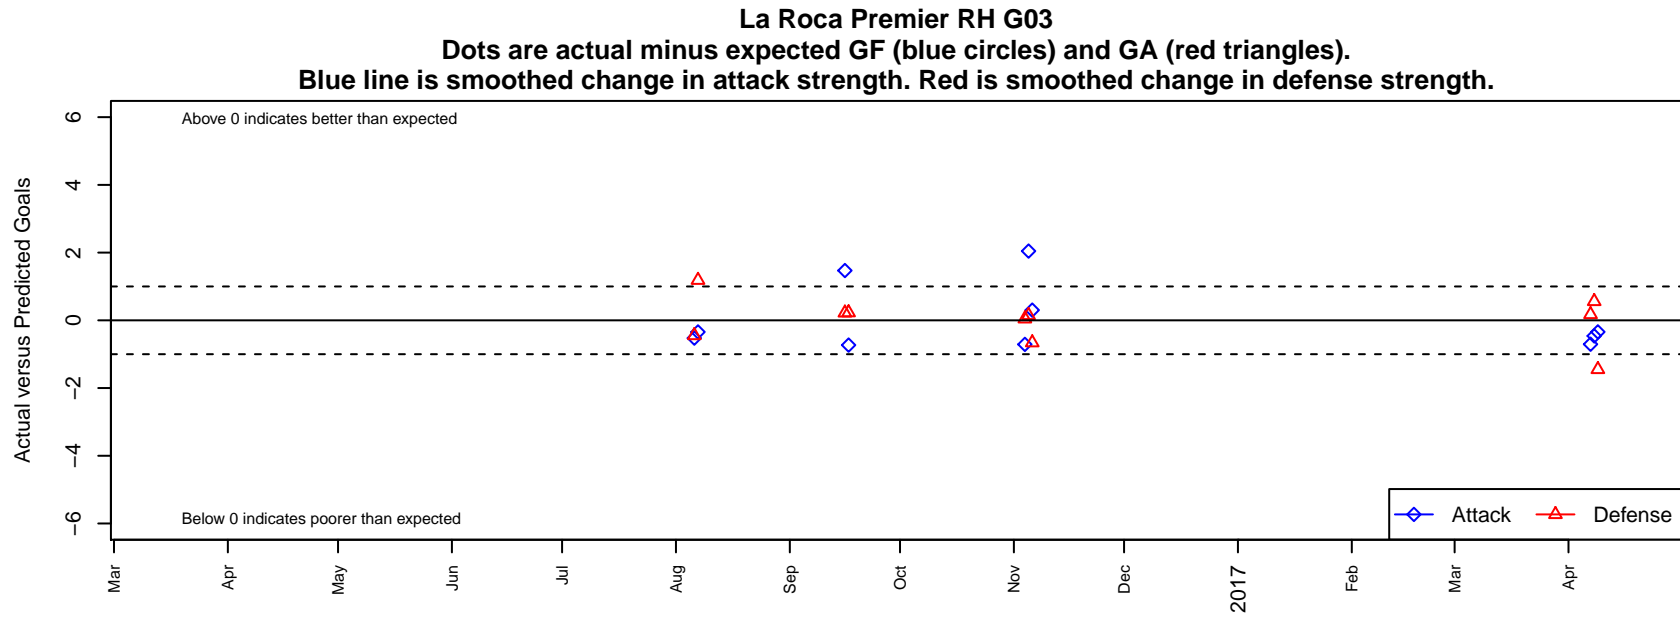

La Roca Premier RH G03

, UT
 G03 total strength=1691
 attack=12.55 defense=38.38

alt names used:
 LA ROCA FC LA ROCA PREMIER RH
 LA ROCA FC LA ROCA PREMIER RH (UT)

Venues played:
 2016 Surf Cup Super White U14
 2016 FWRL Desert 2003 U14

**attack and defense variance (black dot)
relative to other teams
and top 10 in region**

**attack and defense rating
relative to others at age
and all opponents in last 13 months**

**attack and defense rating
relative to others at age
and all opponents in last 13 months**

Performance relative to 13 month average

Performance relative to 13 month average

Distribution of opponents
Red = Lose zone, Blue = Win zone, Green = Even
Black line separates win/lose zones

lot. A=Neither has attack advantage, B=Opponent has both attack and defense advantage, C=Opponent has both attack and defense disadvantage, D=Both have