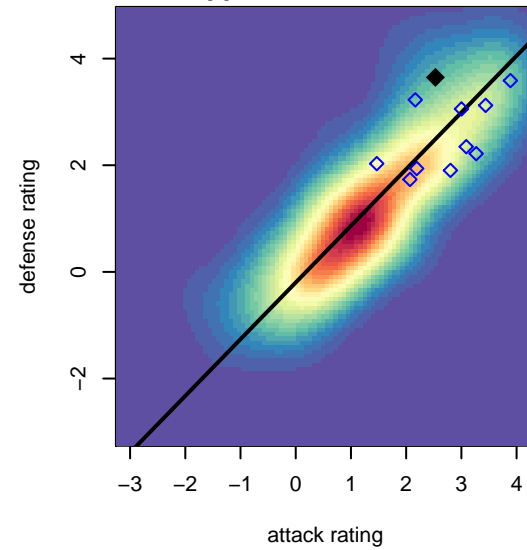

La Roca Premier RH G03

, UT
 G03 total strength=1691
 attack=12.55 defense=38.38

alt names used:
 LA ROCA FC LA ROCA PREMIER RH
 LA ROCA FC LA ROCA PREMIER RH (UT)

Venues played:
 2016 Surf Cup Super White U14
 2016 FWRL Desert 2003 U14

**attack and defense variance (black dot)
relative to other teams
and top 10 in region**

**attack and defense rating
relative to others at age
and all opponents in last 13 months**

**attack and defense rating
relative to others at age
and all opponents in last 13 months**

Performance relative to 13 month average

Performance relative to 13 month average

Distribution of opponents
Red = Lose zone, Blue = Win zone, Green = Even
Black line separates win/lose zones

lot. A=Neither has attack advantage, B=Opponent has both attack and defense advantage, C=Opponent has both attack and defense disadvantage, D=Both have