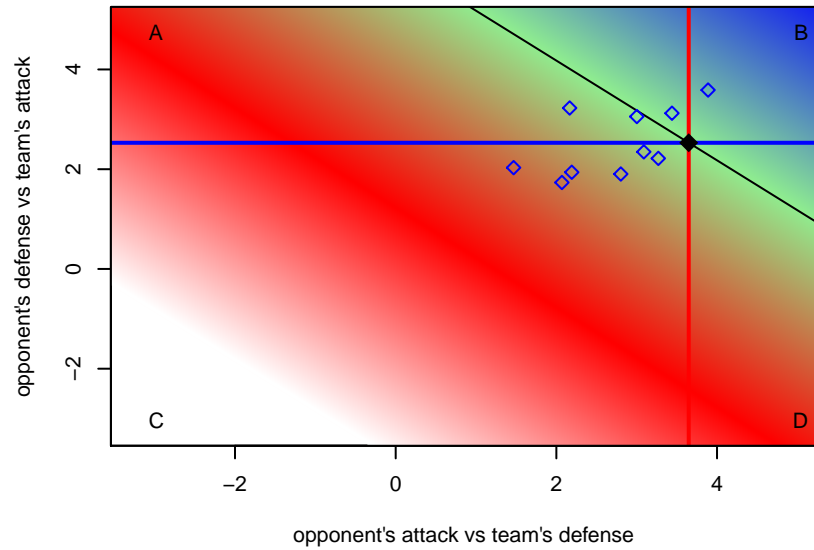

**attack and defense variance (black dot)
relative to other teams
and top 10 in region**

**attack and defense rating
relative to others at age
and all opponents in last 13 months**

**attack and defense rating
relative to others at age
and all opponents in last 13 months**

Performance relative to 13 month average

Performance relative to 13 month average

Distribution of opponents
Red = Lose zone, Blue = Win zone, Green = Even
Black line separates win/lose zones

lot. A=Neither has attack advantage, B=Opponent has both attack and defense advantage, C=Opponent has both attack and defense disadvantage, D=Both have