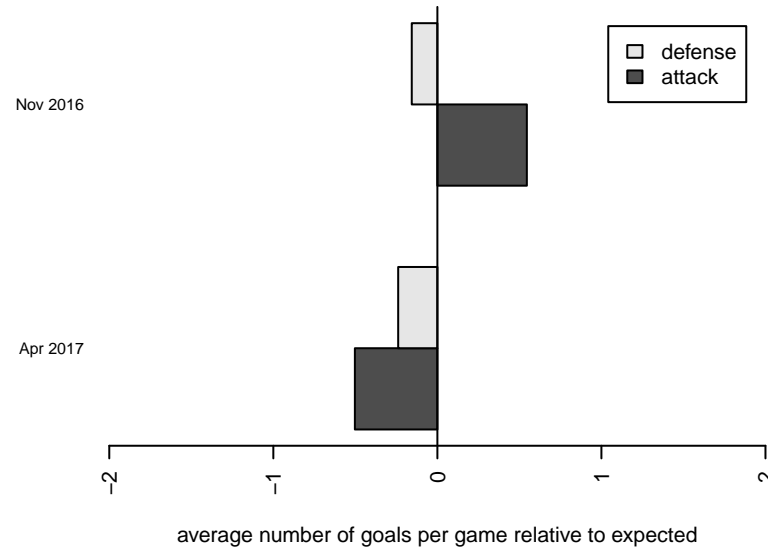

**attack and defense variance (black dot)
relative to other teams
and top 10 in region**

**attack and defense rating
relative to others at age
and all opponents in last 13 months**

**attack and defense rating
relative to others at age
and all opponents in last 13 months**

Performance relative to 13 month average

Performance relative to 13 month average

Distribution of opponents
Red = Lose zone, Blue = Win zone, Green = Even
Black line separates win/lose zones

lot. A=Neither has attack advantage, B=Opponent has both attack and defense advantage, C=Opponent has both attack and defense disadvantage, D=Both have